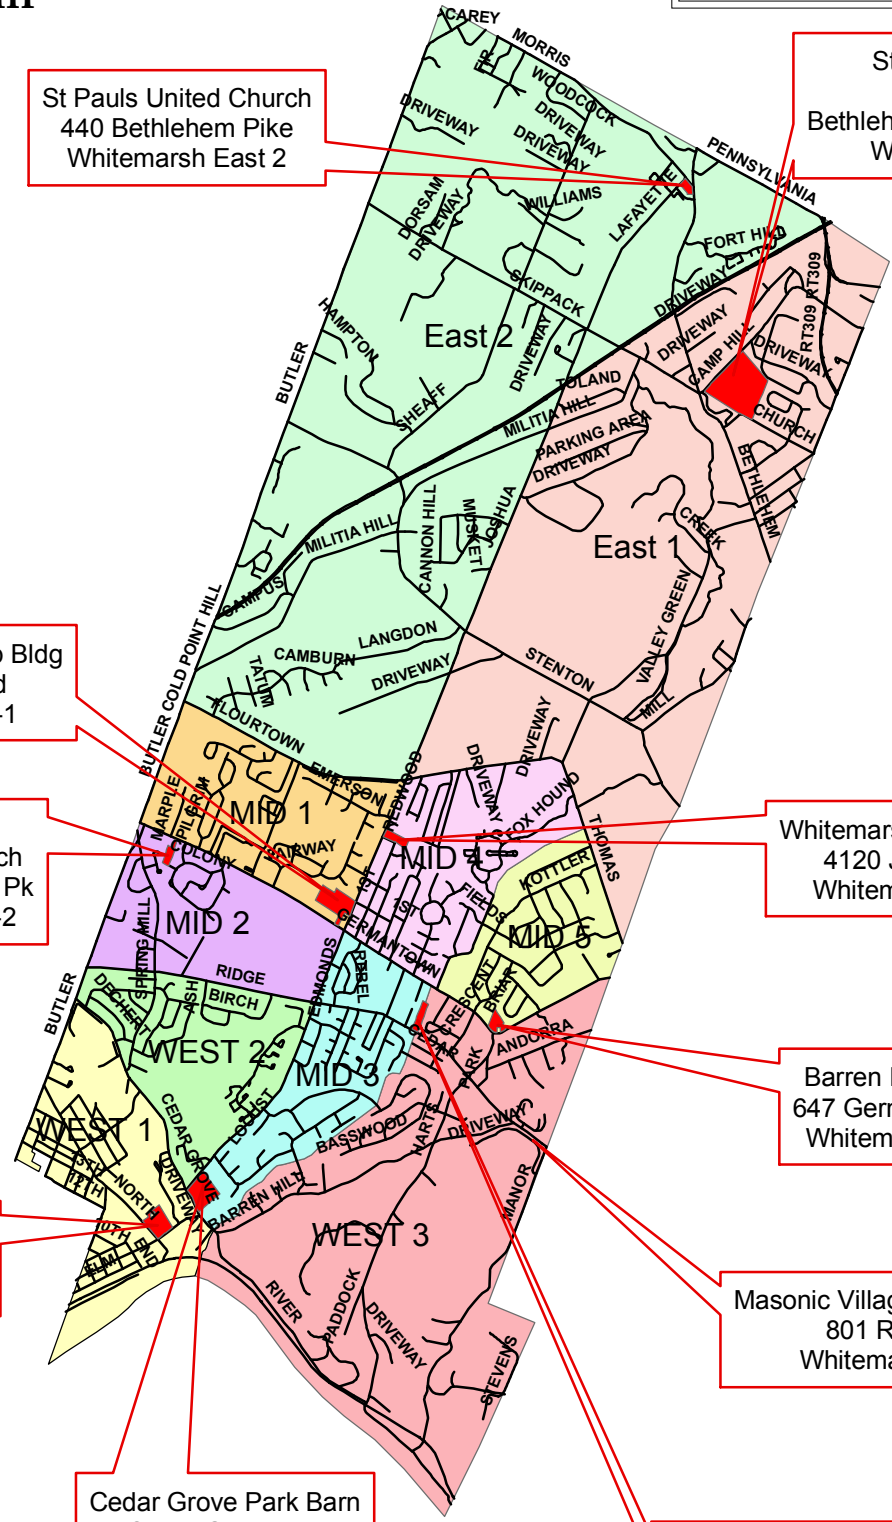

# WHITEMARSH TOWNSHIP

 Polling Locations

St Pauls United Church  
440 Bethlehem Pike  
Whitemarsh East 2

St Thomas Church  
{Parish House}  
Bethlehem Pk & Camp Hill Rd  
Whitemarsh East 1

Old Whitemarsh Twp Bldg  
4021 Joshua Rd  
Whitemarsh Mid-1

Plymouth Mtg  
Evangelical Church  
42 E Germantown Pk  
Whitemarsh Mid-2

Whitemarsh Elementary  
4120 Joshua Rd  
Whitemarsh Mid-4

Spring Mill Fire Co  
1210 E Hector St  
Whitemarsh West-1

Barren Hill Fire Co  
647 Germantown Pk  
Whitemarsh Mid-5

Cedar Grove Park Barn  
Cedar Grove Rd  
Whitemarsh West-2

Masonic Village At Whitemarsh  
801 Ridge Pike  
Whitemarsh West-3

Messiah United Methodist  
527 Ridge Pike  
Whitemarsh Mid-3

**WHITEMARSH**  
Montgomery County, Pennsylvania