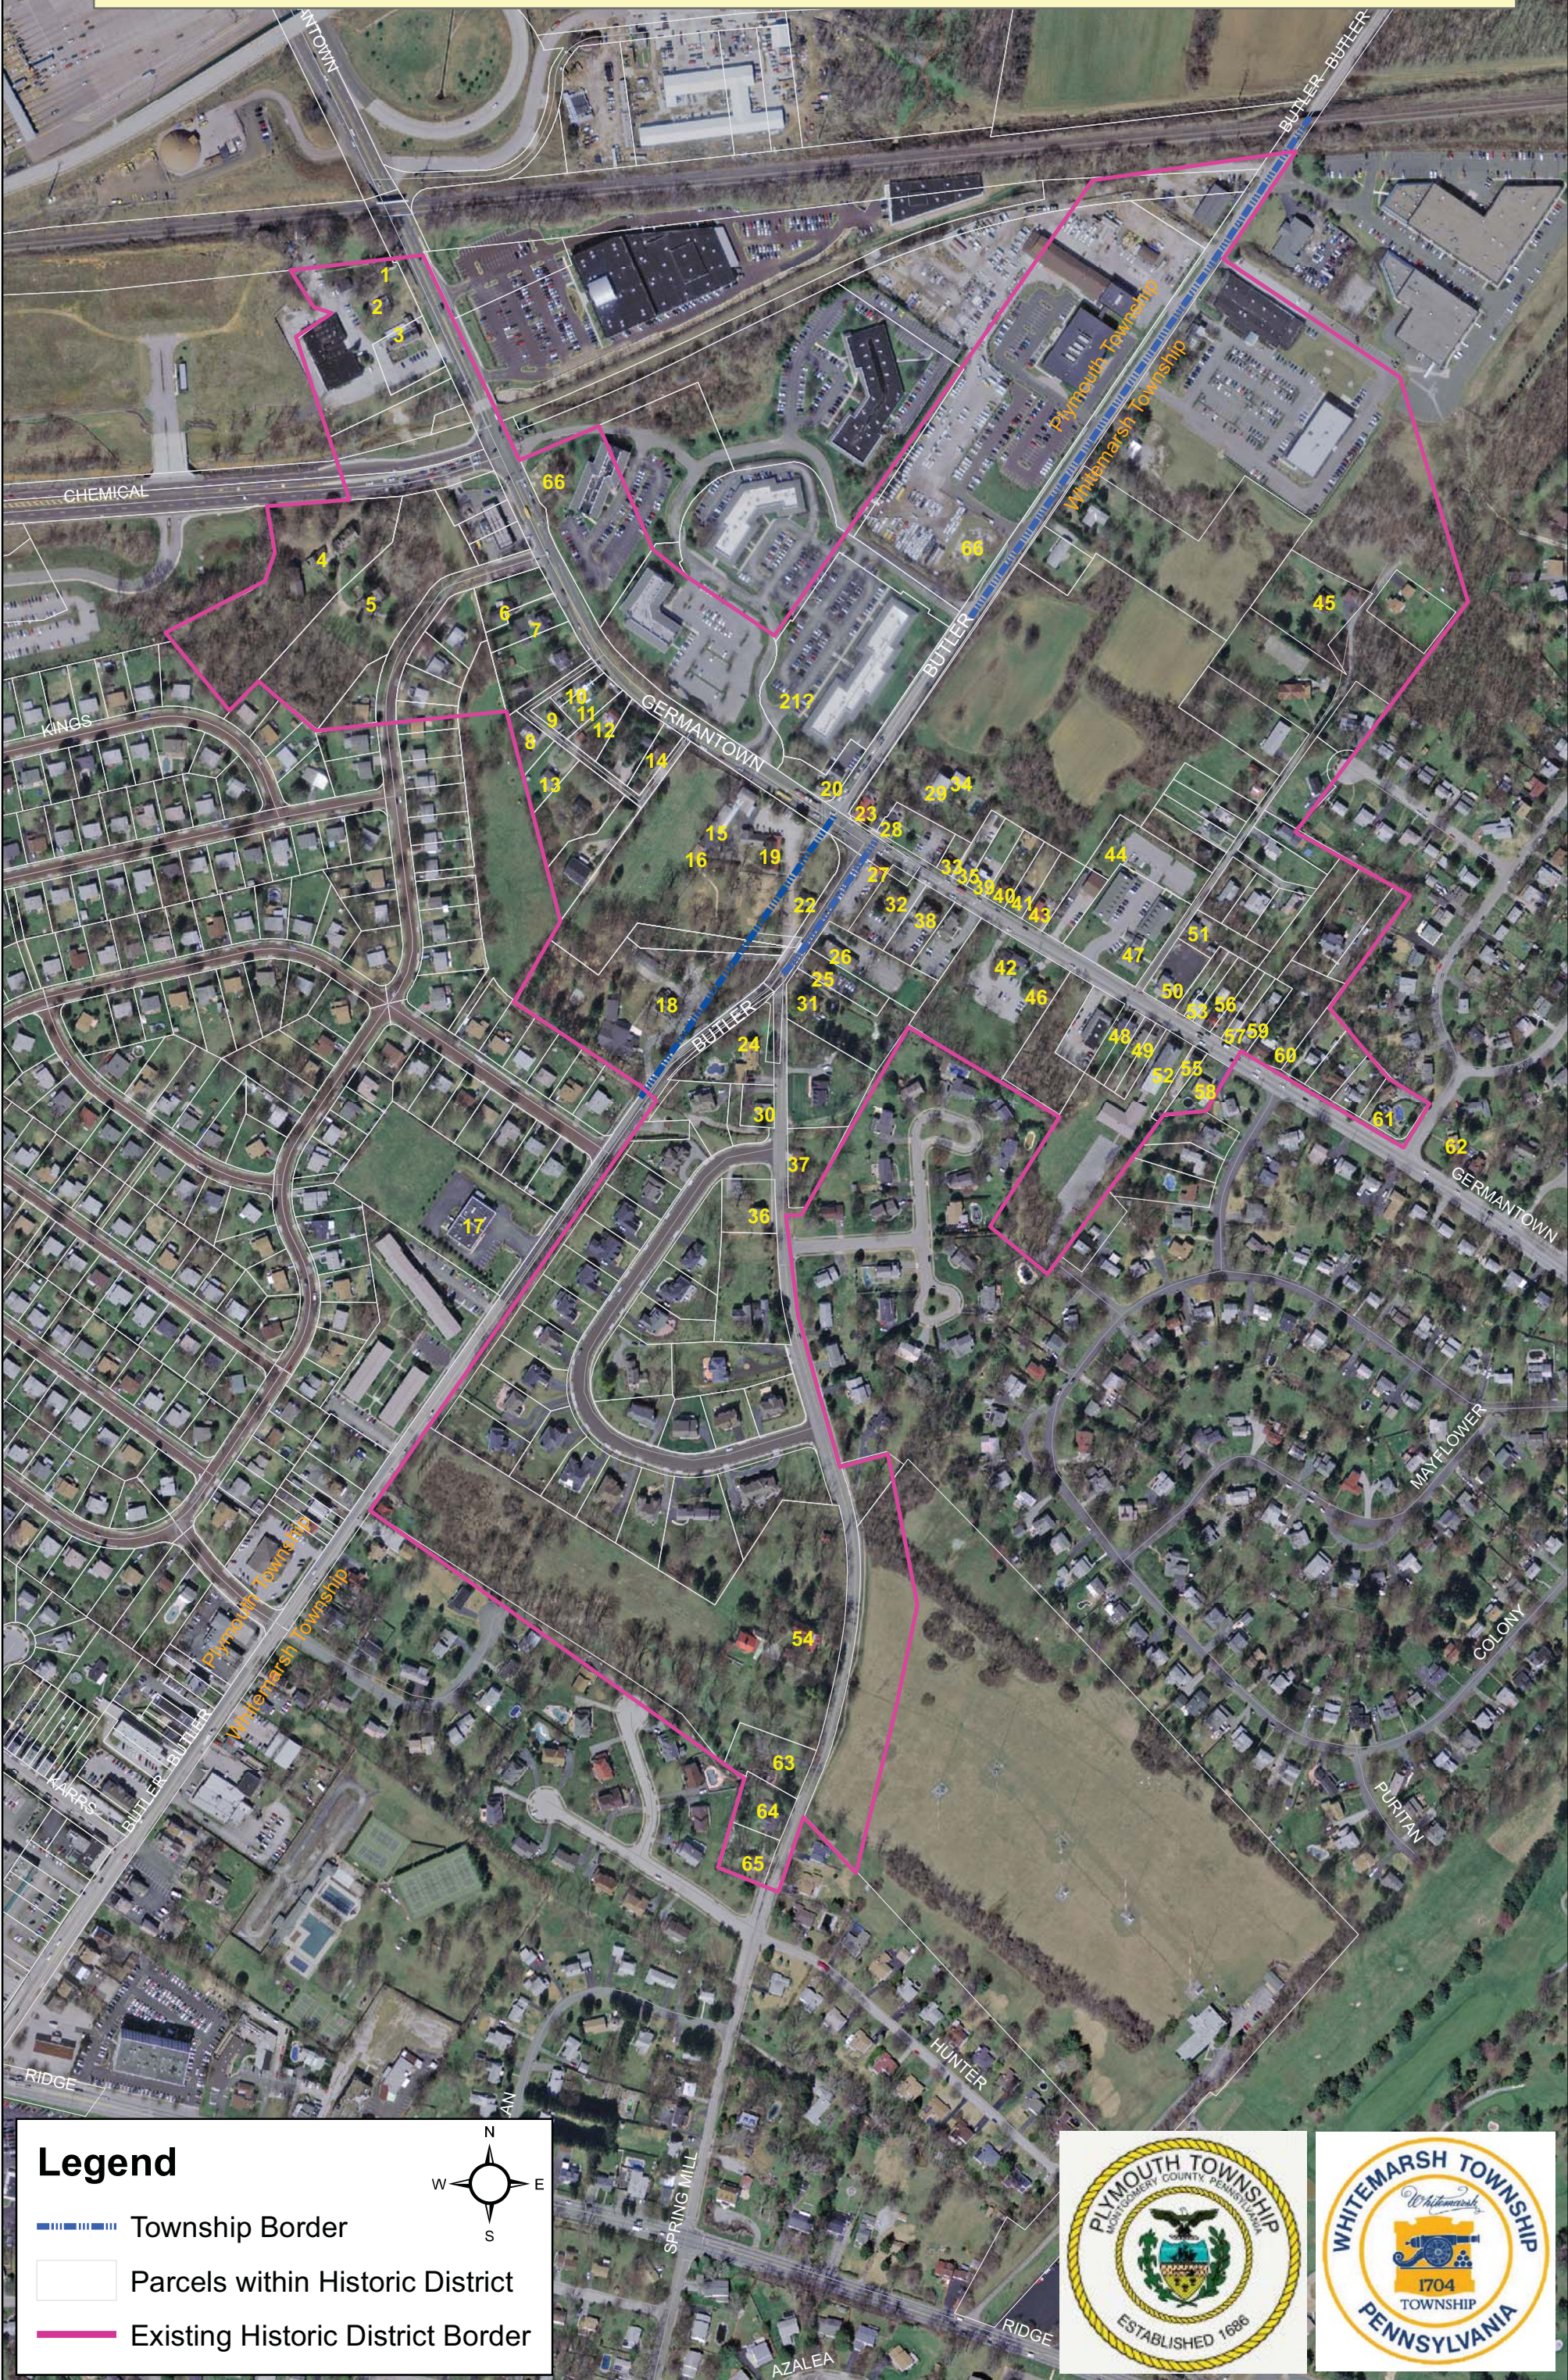

# PLYMOUTH TOWNSHIP & WHITEMARSH TOWNSHIP HISTORIC DISTRICT MAP

## Legend

-  Township Border
-  Parcels within Historic District
-  Existing Historic District Border