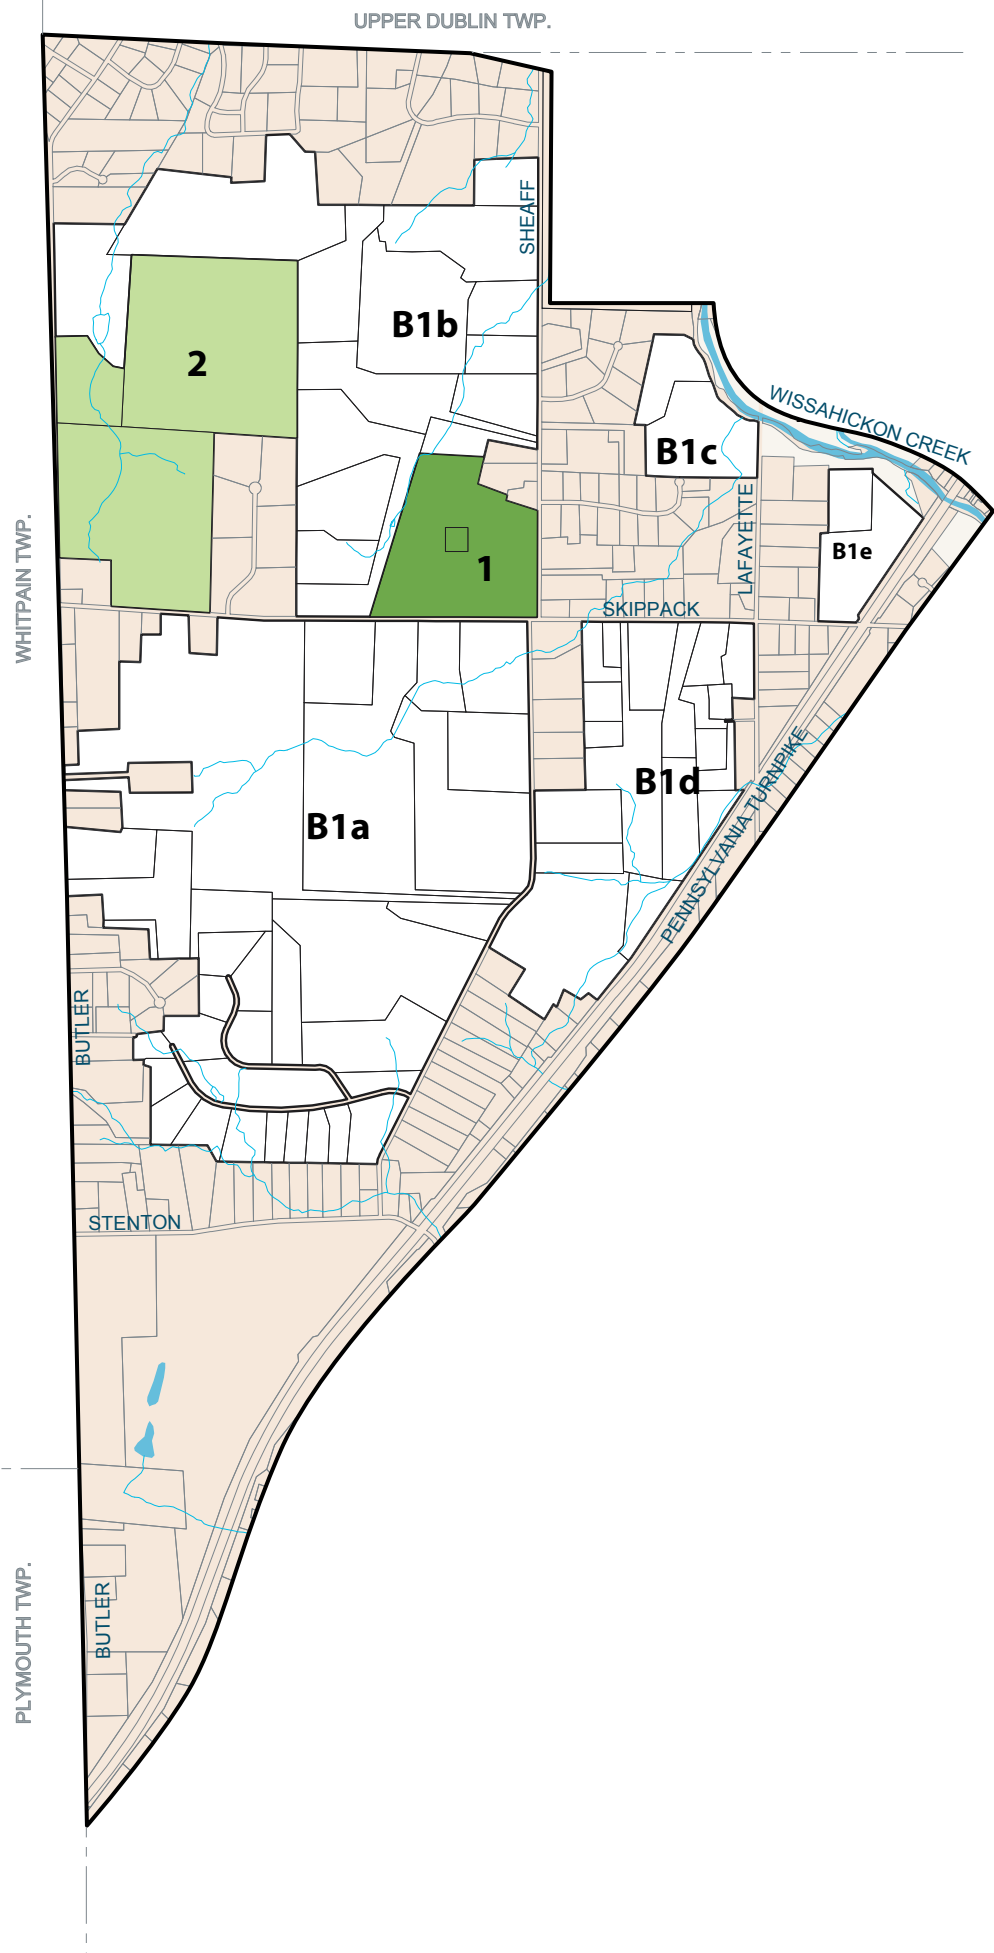

# MAP #16 BROAD AXE DISTRICT RELEVANT PARCELS

Context Map

**Map Key:**

Existing Public Open Space Areas

**1** The Highlands

Other Protected Open Space Areas

**2** Willow Lake Farms - (Wissahickon Valley Watershed Association)

Unprotected Relevant Parcels

**B1a - B1e** Country Estate Property Clusters