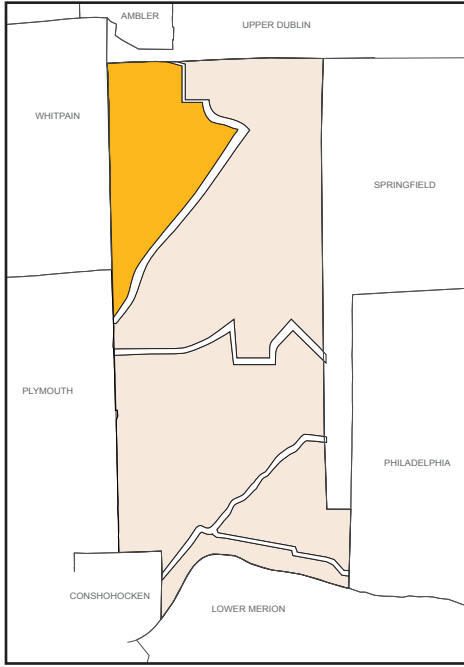

# MAP #16 BROAD AXE DISTRICT RELEVANT PARCELS

Context Map

**Map Key:**

Existing Public Open Space Areas

**1** The Highlands

Other Protected Open Space Areas

**2** Willow Lake Farms - (Wissahickon Valley Watershed Association)

Unprotected Relevant Parcels

**B1a - B1e** Country Estate Property Clusters